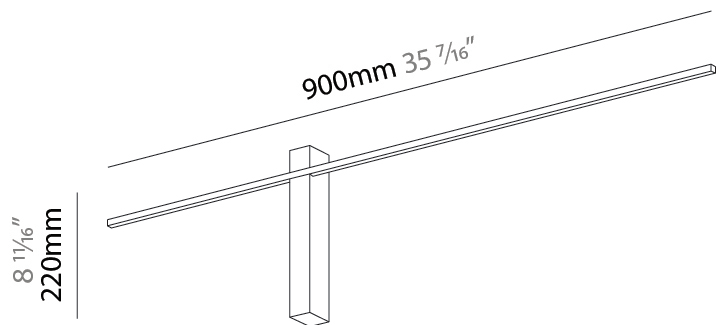

GENERAL

Series: Just Black Line
 Brand: Prolicht
 Division: Architectural
 Mounting Type: Surface
 Mounting Location: Wall
 Subcategory: Wall Effect

PHYSICAL

Shape: Rectangle
 Length (mm): 900
 Length (in): 35 7/16
 Width (mm): 30
 Width (in): 1 3/16
 Height (mm): 40
 Height (in): 1 9/16
 Light Distribution: Indirect
 Fixture Finish: BLK
 Fixture Material: Aluminum

LED

Color Temperature (°K): 3000
 Max. Delivered Lumen (lm): 535
 Nominal Lumen (lm): 535
 CRI: >80 CRI
 Lamp Life (hrs): 50000

OPTICAL

Beam Angle: 178
 Adjustability: Fixed

RATINGS AND CERTIFICATIONS

Certified By: CSA Certified to UL and CSA Standards
 IP rating: IP20

GENERAL

Series: Just Black Line
Brand: Prolicht
Division: Architectural
Mounting Type: Surface
Mounting Location: Wall
Subcategory: Wall Effect

PHYSICAL

Shape: Rectangle
Length (mm): 1500
Length (in): 59 ¹/₁₆
Width (mm): 30
Width (in): 1 ³/₁₆
Height (mm): 40
Height (in): 1 ⁹/₁₆
Light Distribution: Indirect
Fixture Finish: BLK
Fixture Material: Aluminum